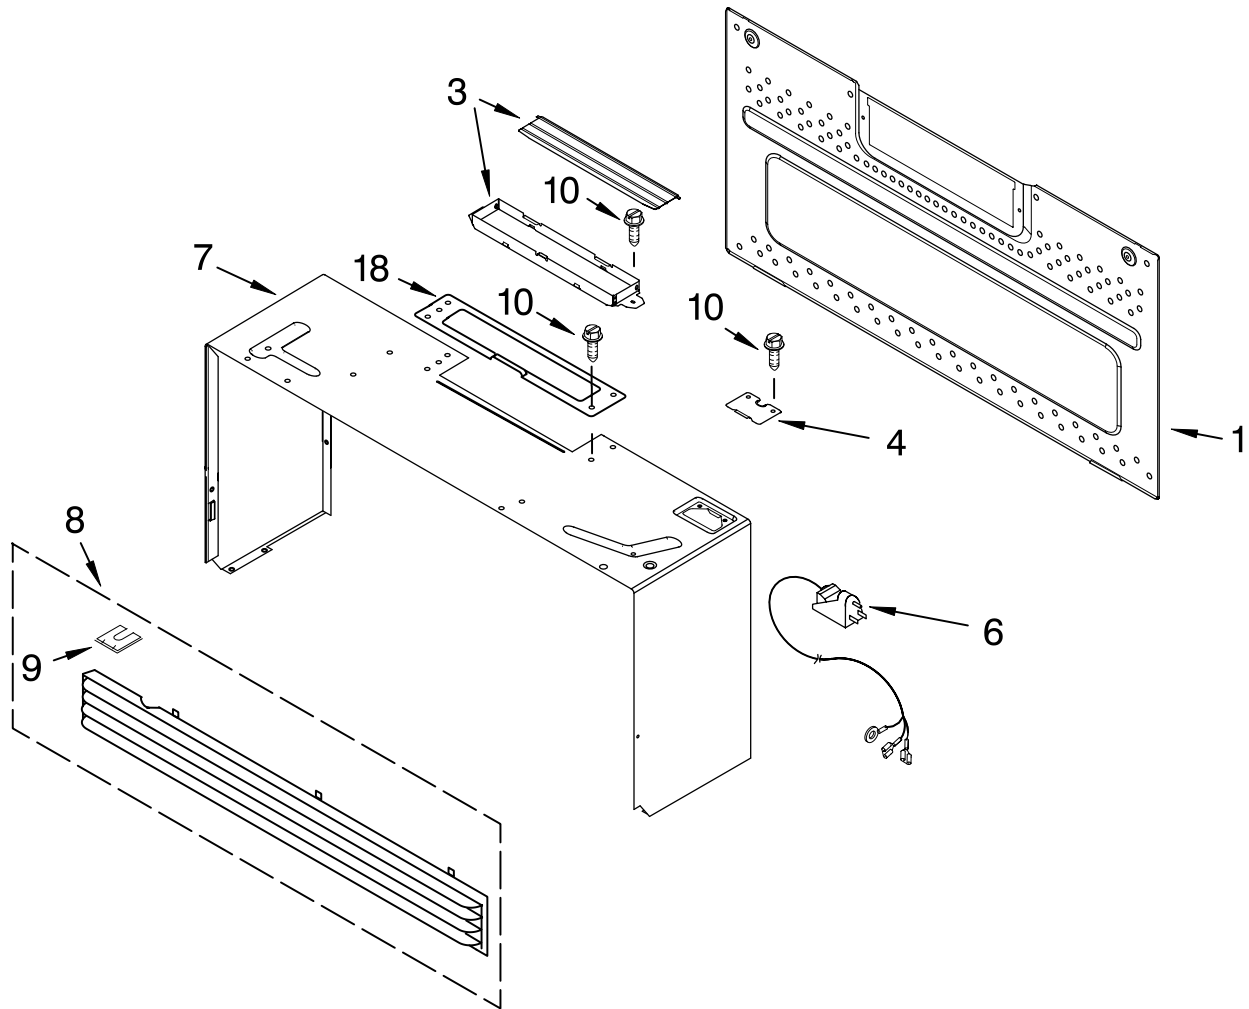

CABINET AND INSTALLATION PARTS

For Model: GH4155XPS3
(Stainless)

Illus. No.	Part No.	DESCRIPTION
1	8206174	Plate, Mounting
3	8205558	Door, Damper
4	8184313	Lid, Power Cord
6	8184898	Cord, Power
7	8169661	Case, Outer
8	8184608	Grille, Vent
9	4393795	Grille, Holder
10	4393833	Screw
18	8169697	Plate, Damper

Illus. No.	Part No.	DESCRIPTION
ACCESSORY PARTS		
	8171337	Filler Kit (Black)
Miscellaneous		
	8169659	Hardware, Installation
	8169704	Screw, Top Mountng
	8184781	Upper Template
	8204725	Rack
	8205262	Steamer, Oval
	8205843	Cavity Light Wire Assembly

Illus. No.	Part No.	DESCRIPTION
	8205844	Fan Motor Wire Assembly
	8205845	Stirrer Motor Wire Assembly
	8205846	Hood Light Wire Assembly
	8205847	H.V. Wire Assy
	8205848	Ground Wire Assy

FOR ORDERING INFORMATION REFER TO PARTS PRICE LIST